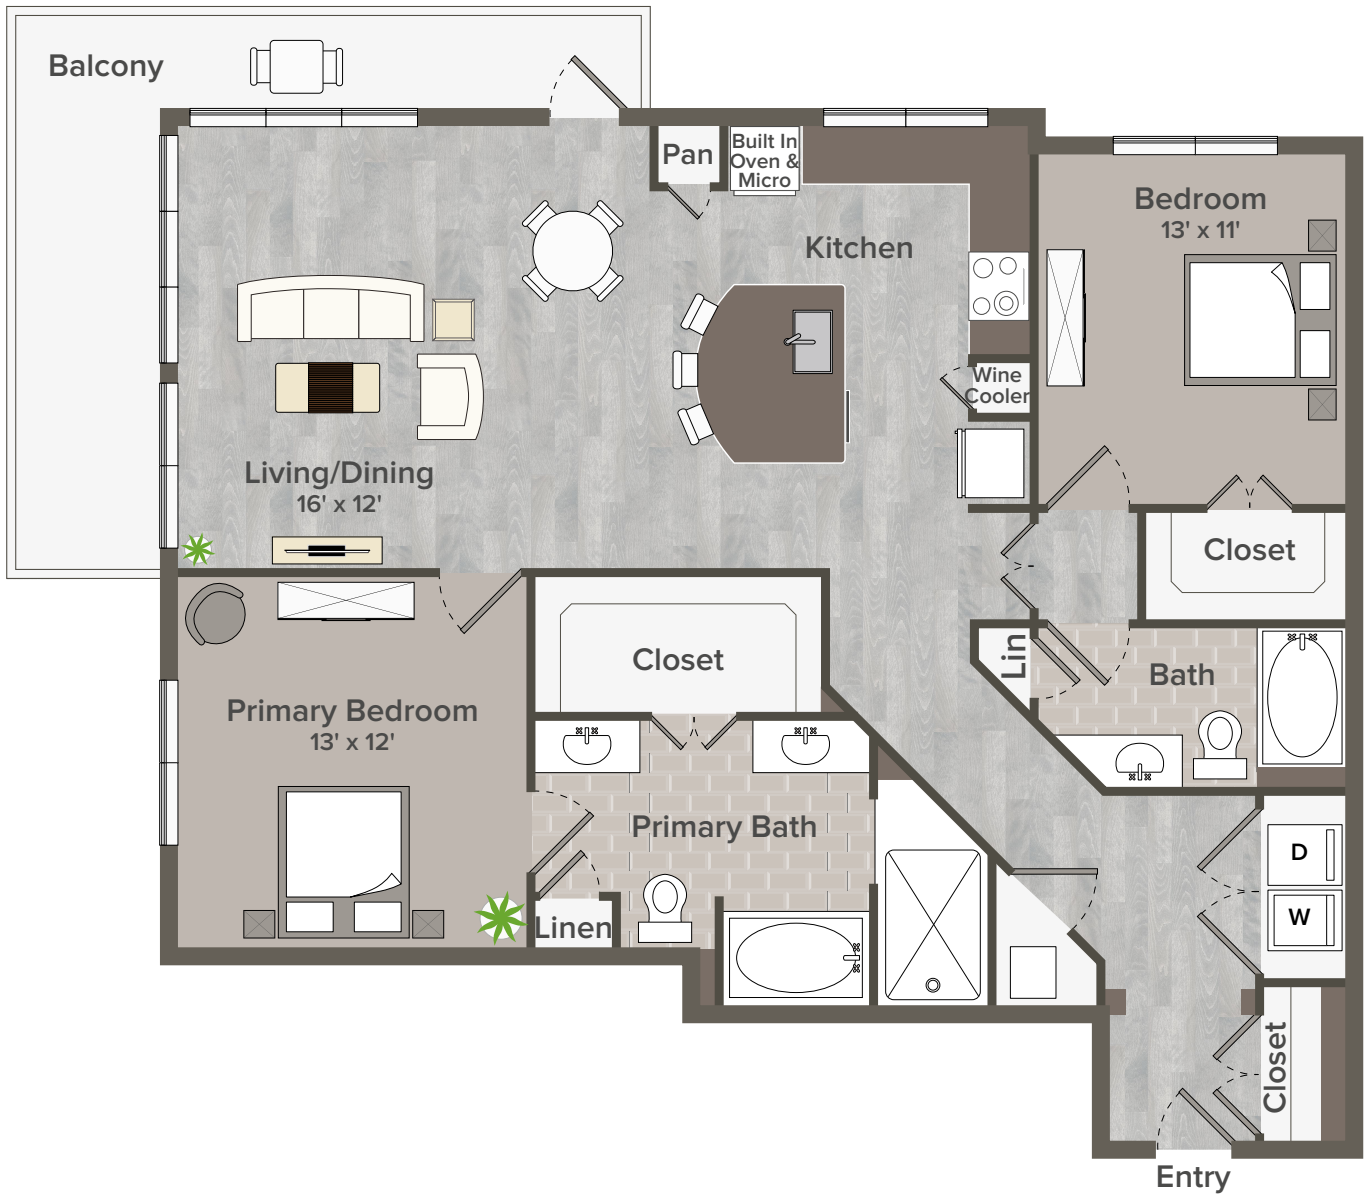

**B3** Stude 2 Bedroom 2 Bath 1,350 Sq. Ft.

Floor plans are artist's rendering. All dimensions are approximate. Actual product and specifications may vary in dimension or detail. Not all features are available in every apartment. Prices and availability are subject to change. Please see a representative for details.