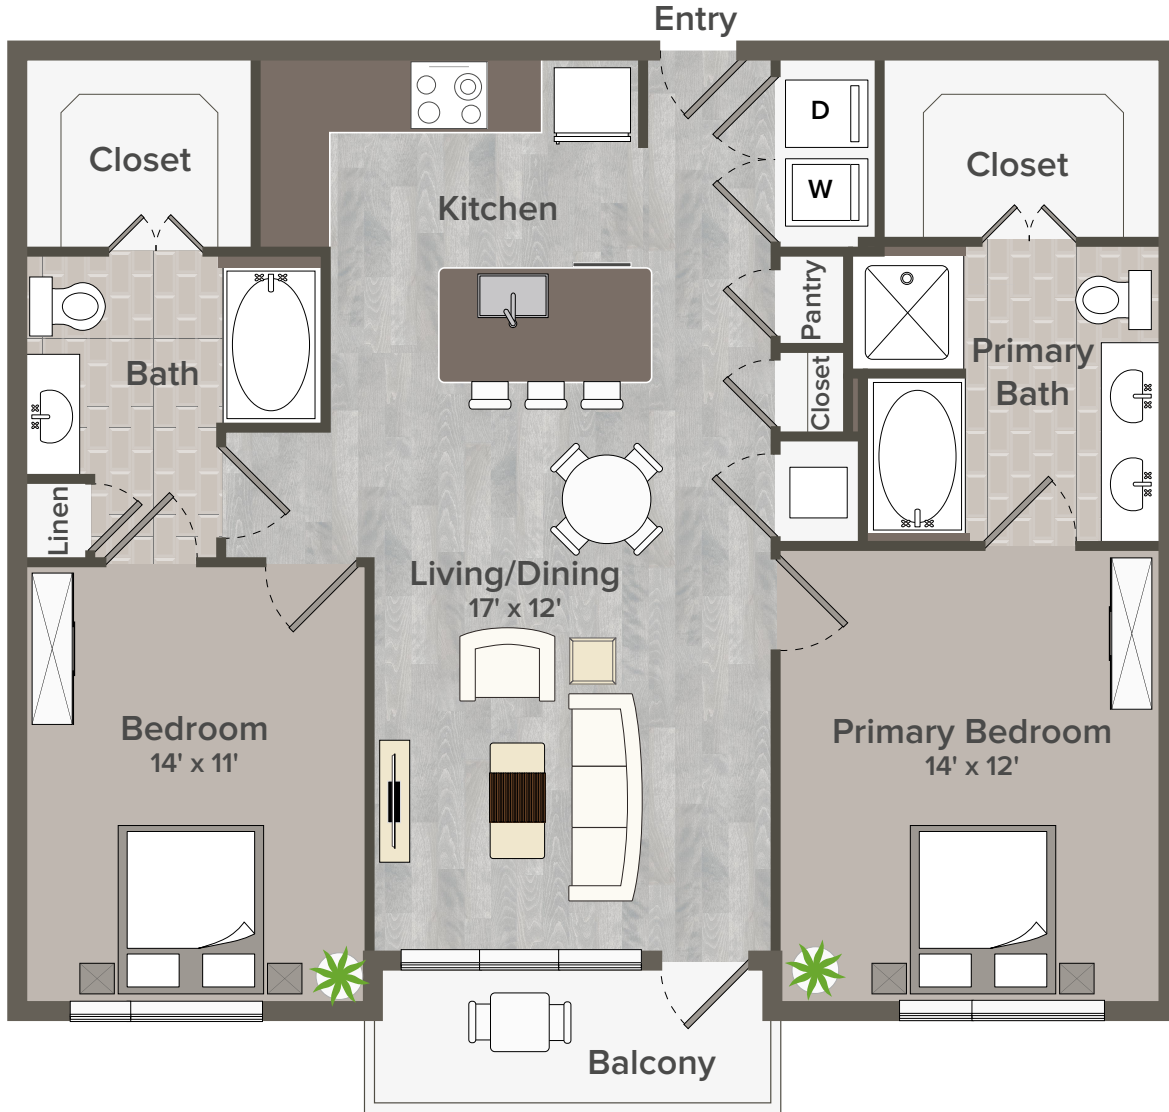

B1 OSCAR 2 Bedroom 2 Bath 1,116 Sq. Ft.

Floor plans are artist's rendering. All dimensions are approximate. Actual product and specifications may vary in dimension or detail. Not all features are available in every apartment. Prices and availability are subject to change. Please see a representative for details.