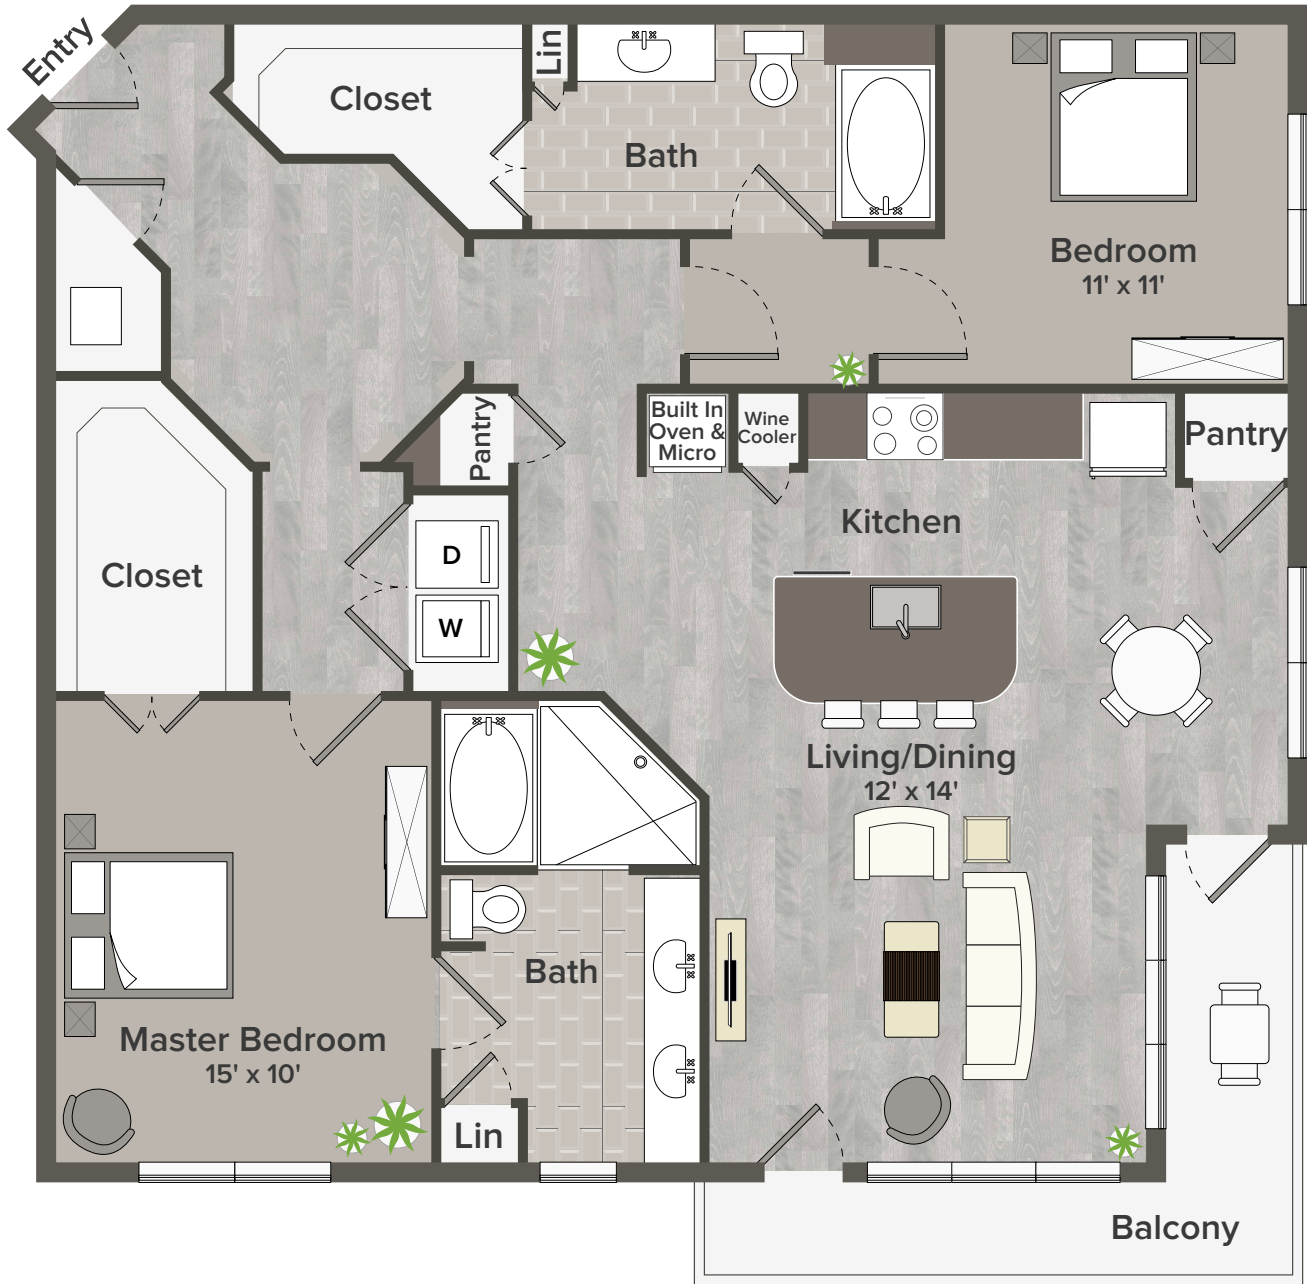

B5 Woodland 2 Bedroom 2 Bath 1,427 Sq. Ft.

Floor plans are artist's rendering. All dimensions are approximate. Actual product and specifications may vary in dimension or detail. Not all features are available in every apartment. Prices and availability are subject to change. Please see a representative for details.