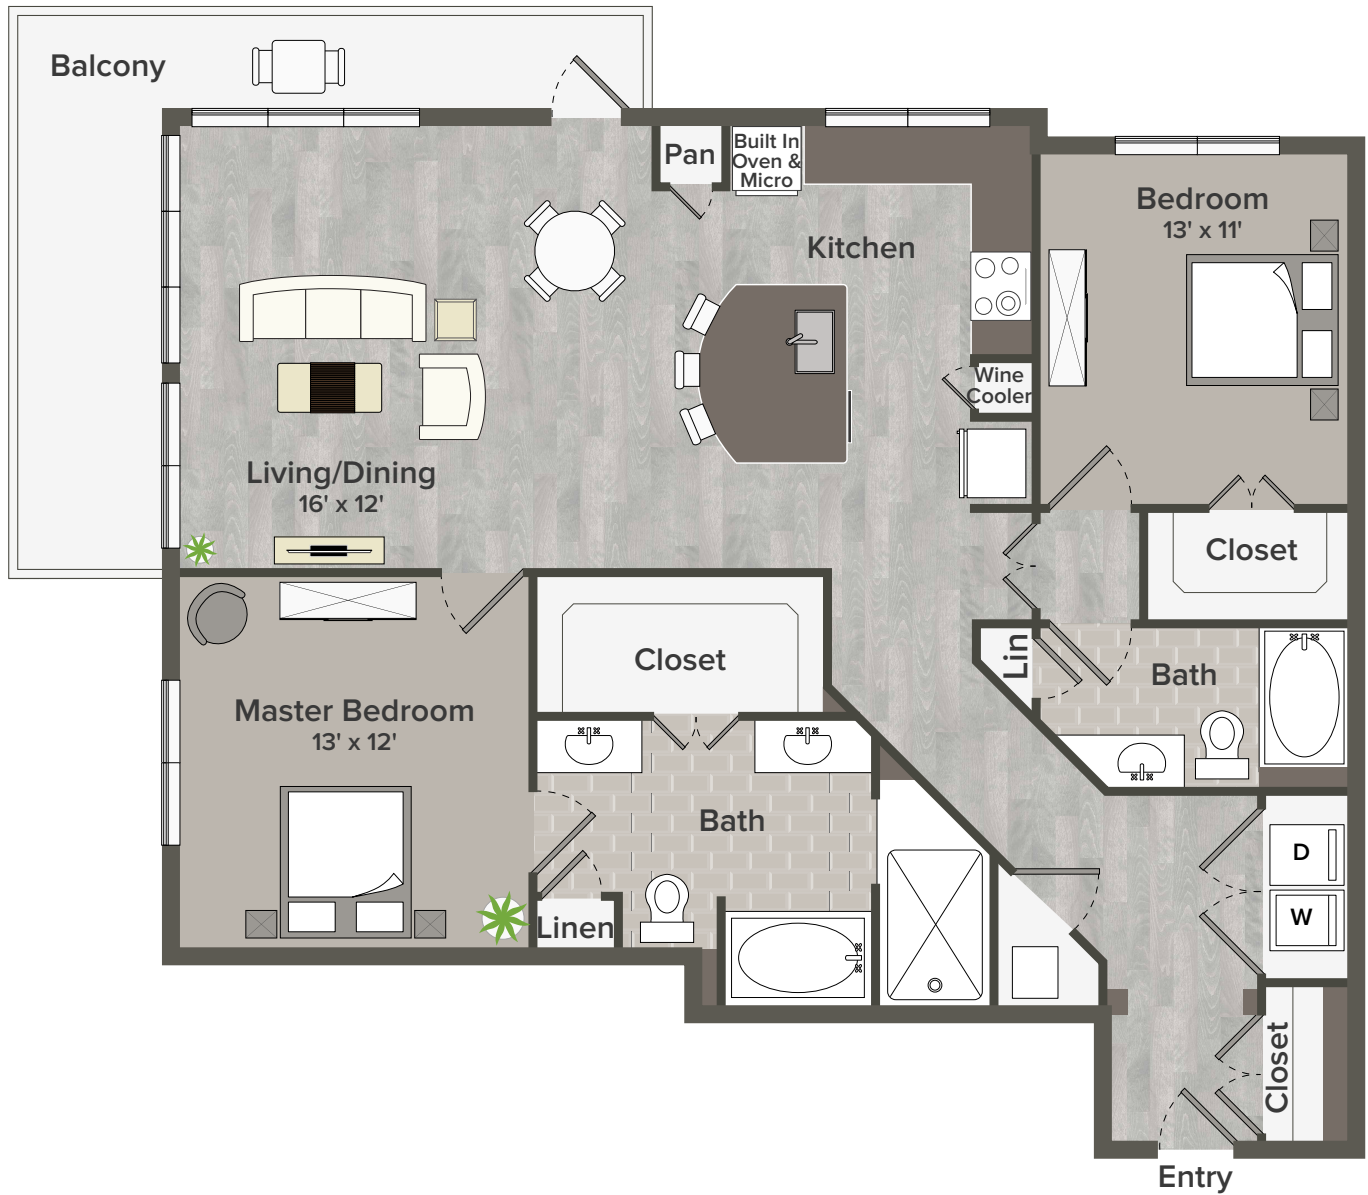

B3 Stude 2 Bedroom 2 Bath 1,350 Sq. Ft.

Floor plans are artist's rendering. All dimensions are approximate. Actual product and specifications may vary in dimension or detail. Not all features are available in every apartment. Prices and availability are subject to change. Please see a representative for details.