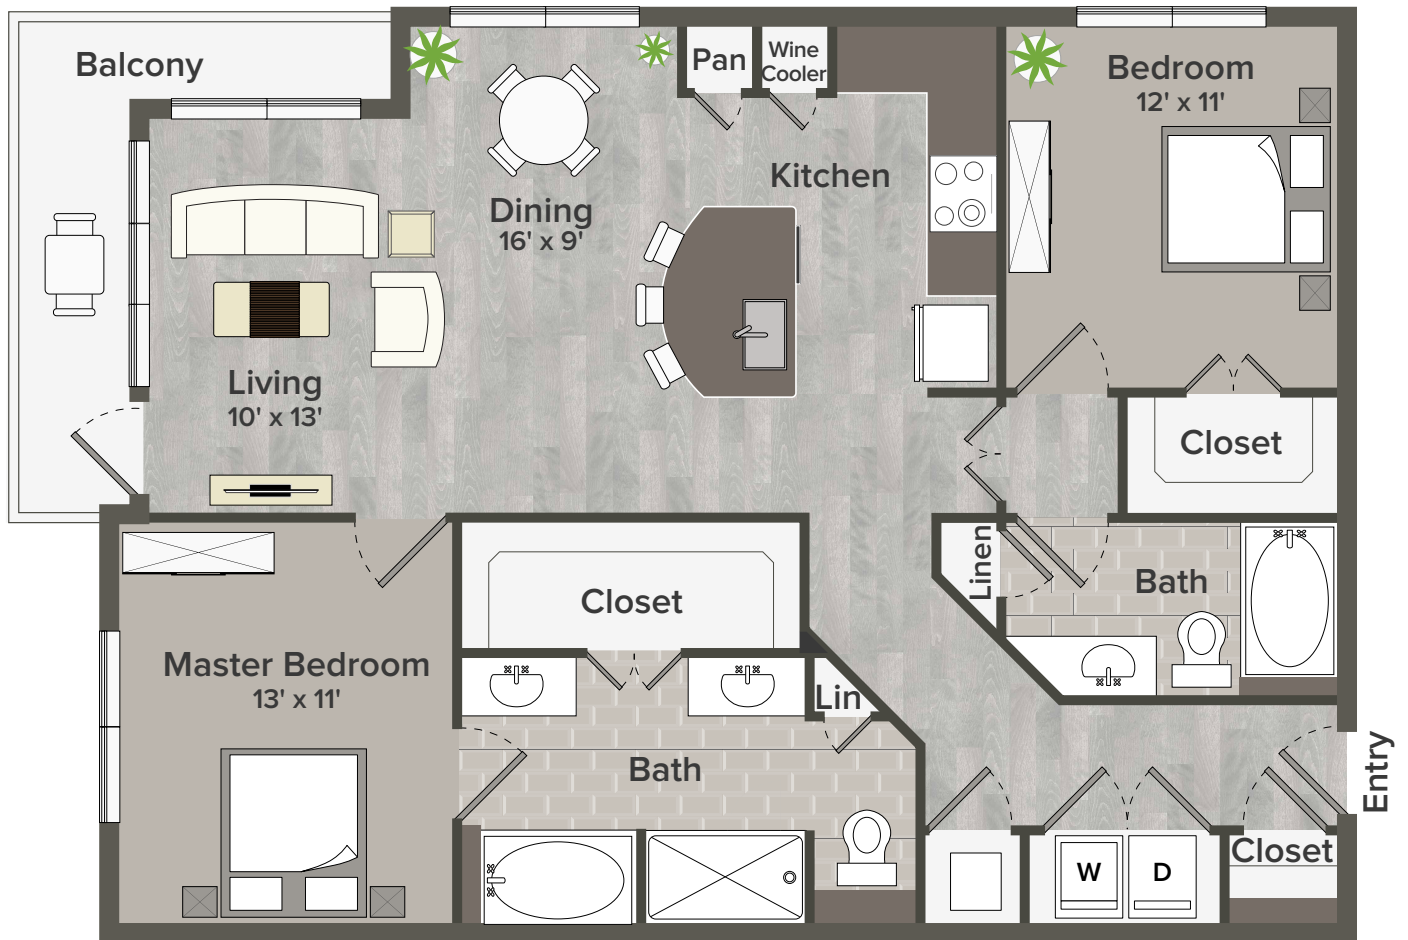

B2 Parker 2 Bedroom 2 Bath 1,191 Sq. Ft.

Floor plans are artist's rendering. All dimensions are approximate. Actual product and specifications may vary in dimension or detail. Not all features are available in every apartment. Prices and availability are subject to change. Please see a representative for details.