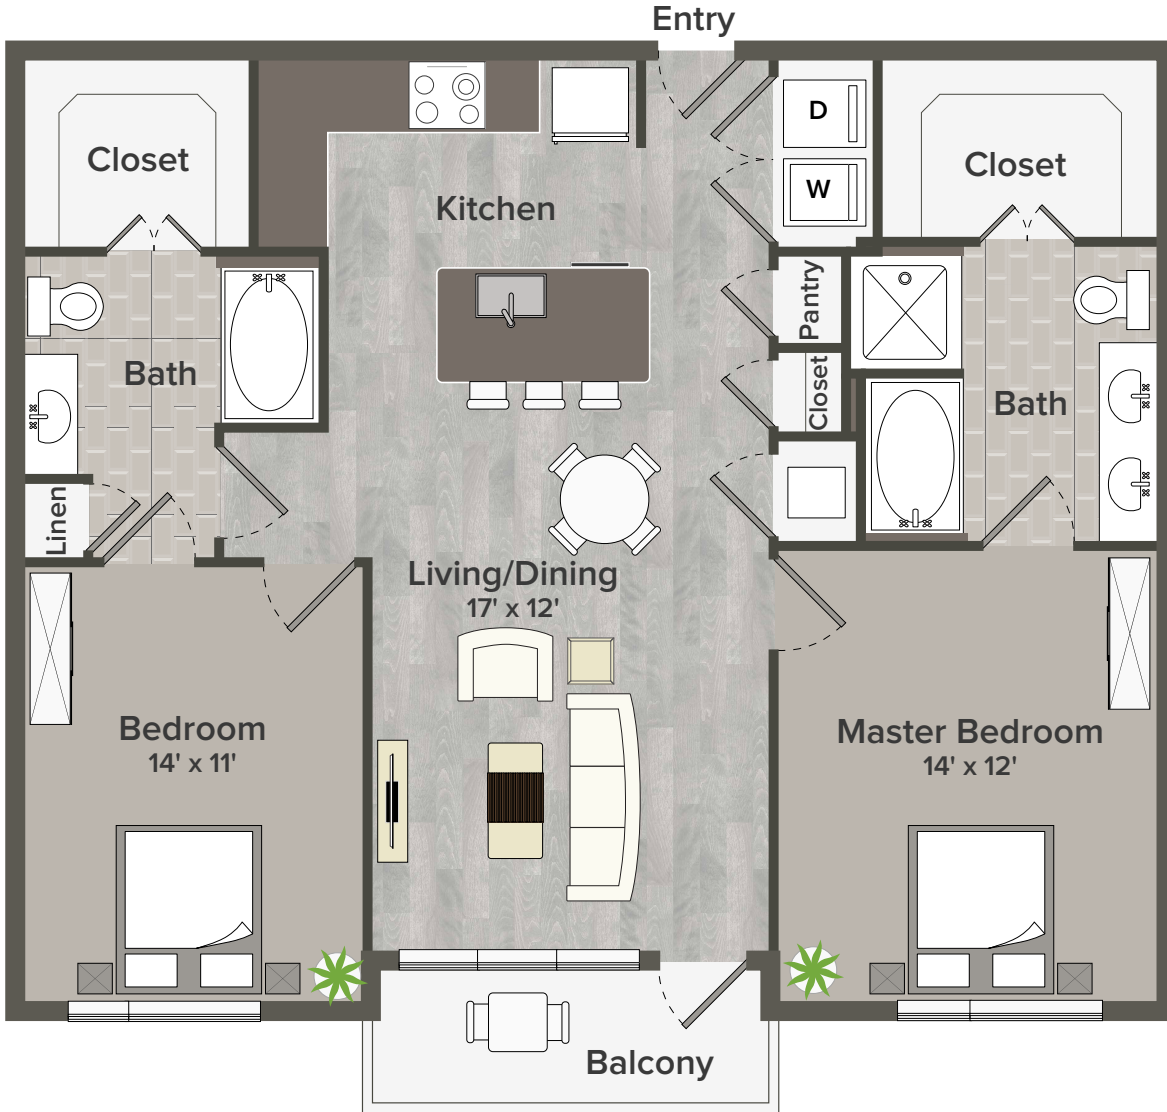

**B1** OSCAR 2 Bedroom 2 Bath 1,116 Sq. Ft.

Floor plans are artist's rendering. All dimensions are approximate. Actual product and specifications may vary in dimension or detail. Not all features are available in every apartment. Prices and availability are subject to change. Please see a representative for details.