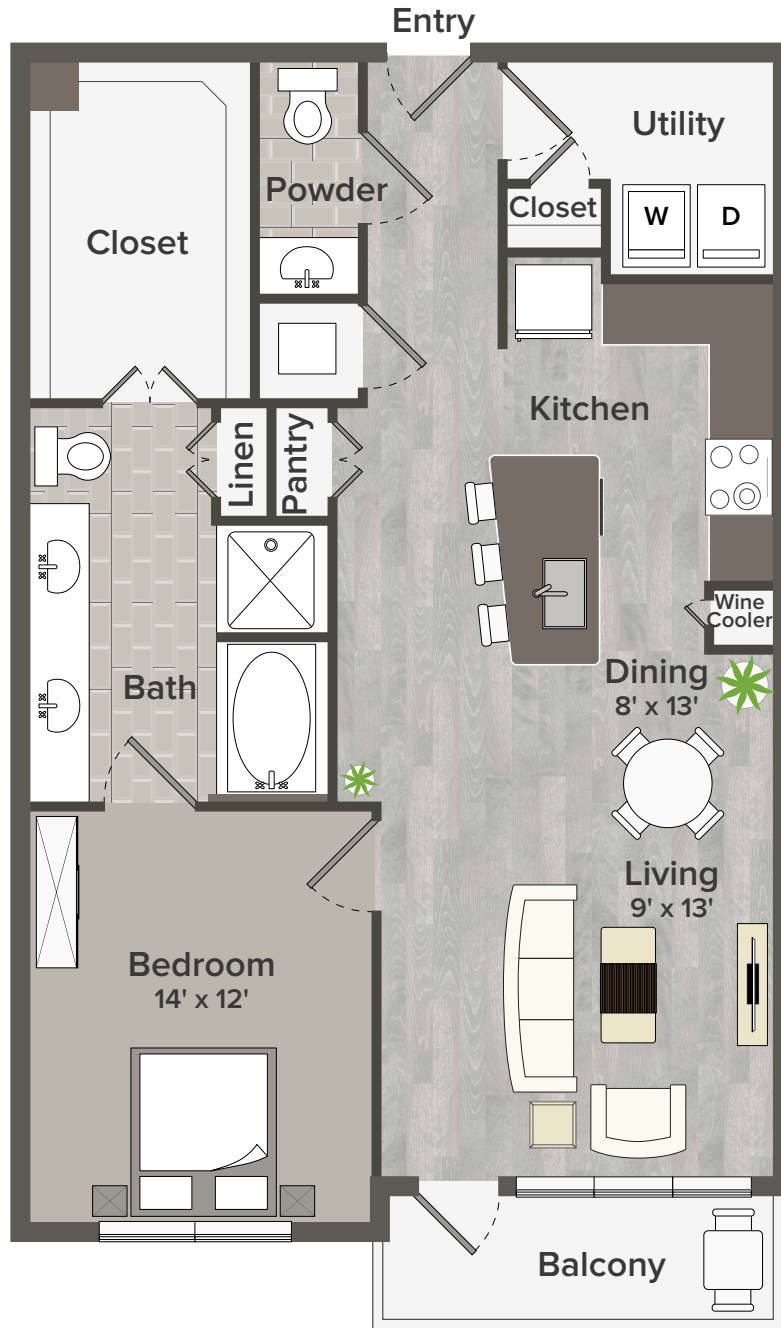

A9 Lemay 1 Bedroom 1.5 Bath 1,000 Sq. Ft.

Floor plans are artist's rendering. All dimensions are approximate. Actual product and specifications may vary in dimension or detail. Not all features are available in every apartment. Prices and availability are subject to change. Please see a representative for details.