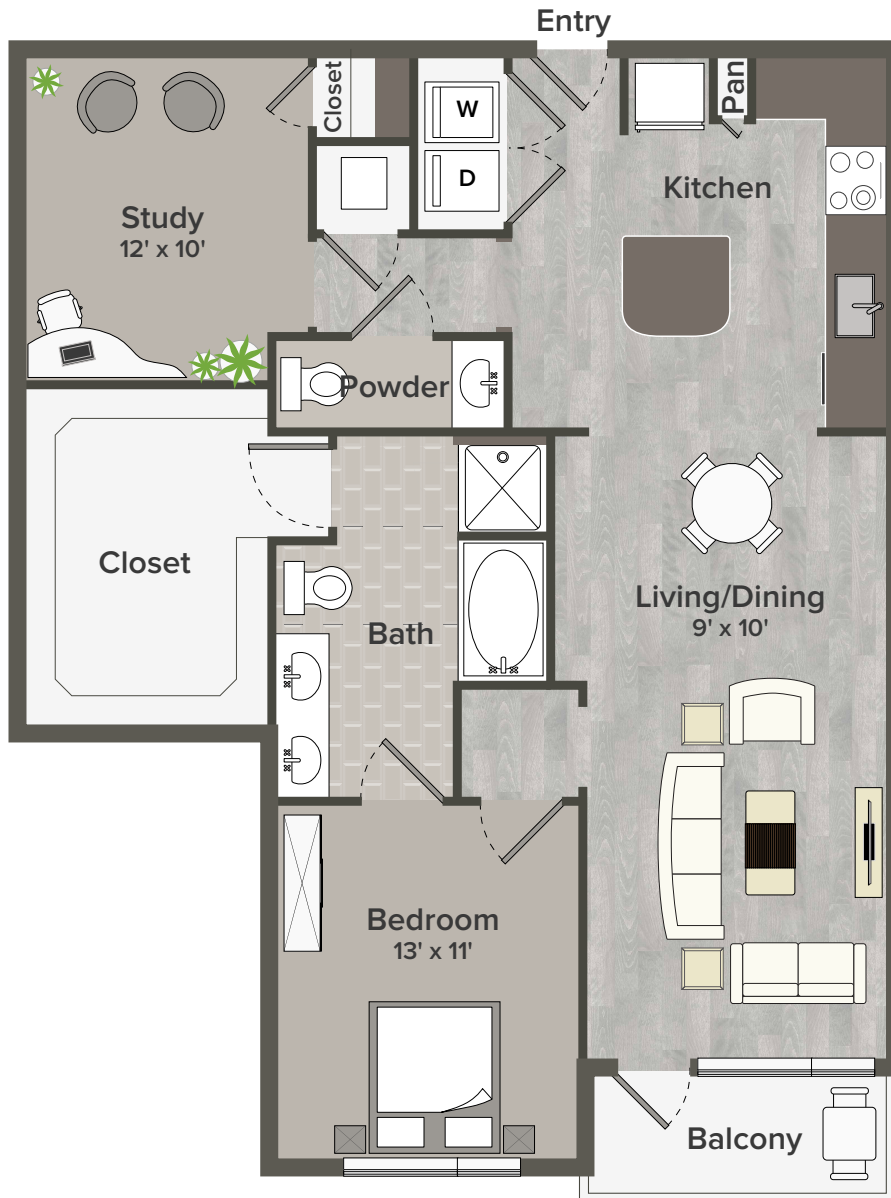

**A8** Norhill 1 Bedroom + Study 1.5 Bath 1,079 Sq. Ft.

Floor plans are artist's rendering. All dimensions are approximate. Actual product and specifications may vary in dimension or detail. Not all features are available in every apartment. Prices and availability are subject to change. Please see a representative for details.