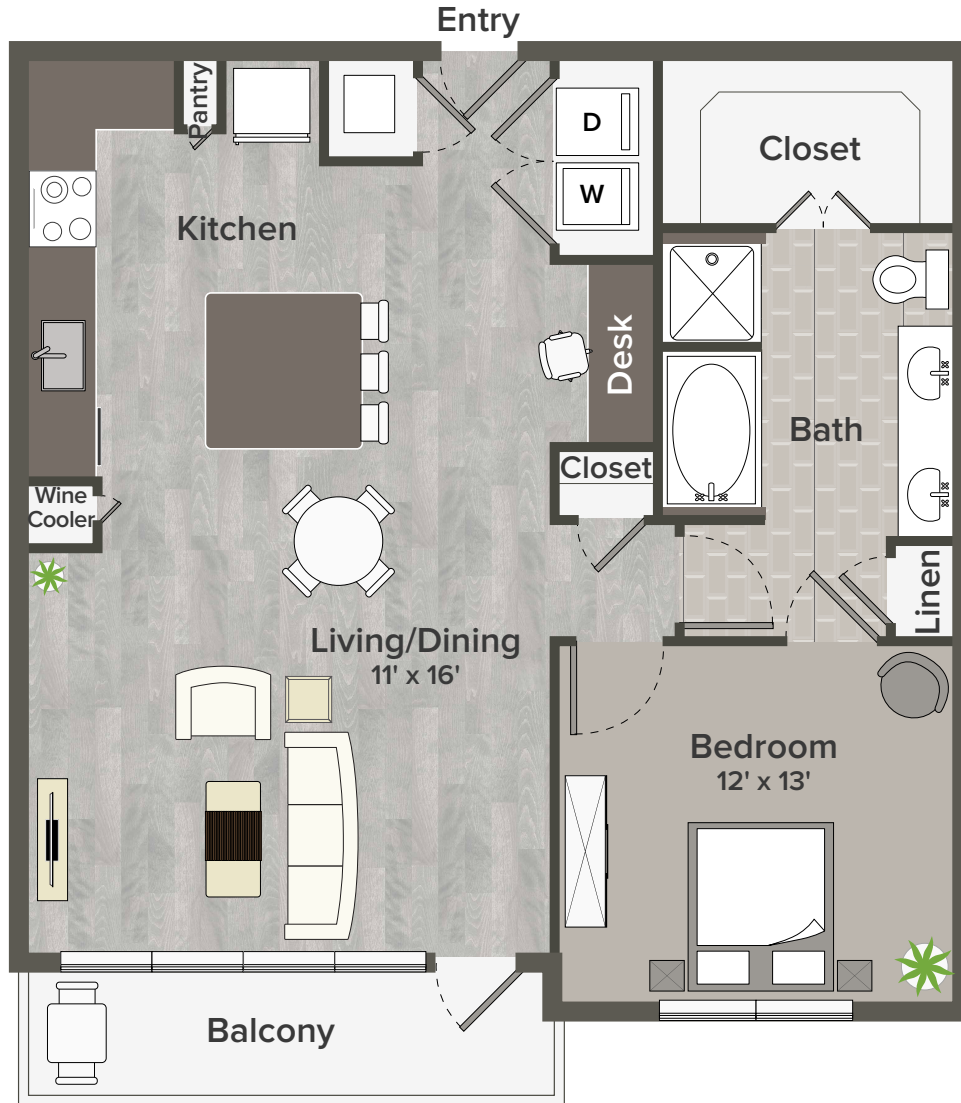

A6 Harvard 1 Bedroom 1 Bath 905 Sq. Ft.

Floor plans are artist's rendering. All dimensions are approximate. Actual product and specifications may vary in dimension or detail. Not all features are available in every apartment. Prices and availability are subject to change. Please see a representative for details.