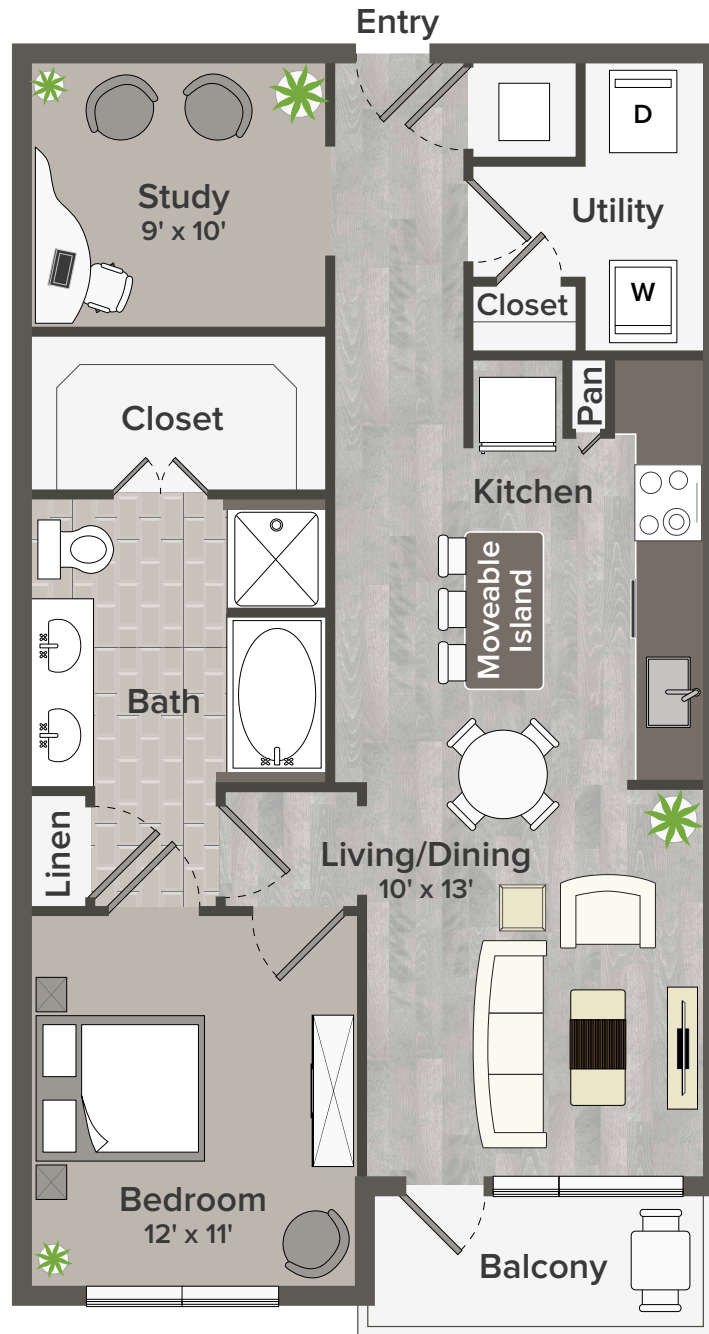

A4 Cooley 1 Bedroom + Study 1 Bath 842 Sq. Ft.

Floor plans are artist's rendering. All dimensions are approximate. Actual product and specifications may vary in dimension or detail. Not all features are available in every apartment. Prices and availability are subject to change. Please see a representative for details.