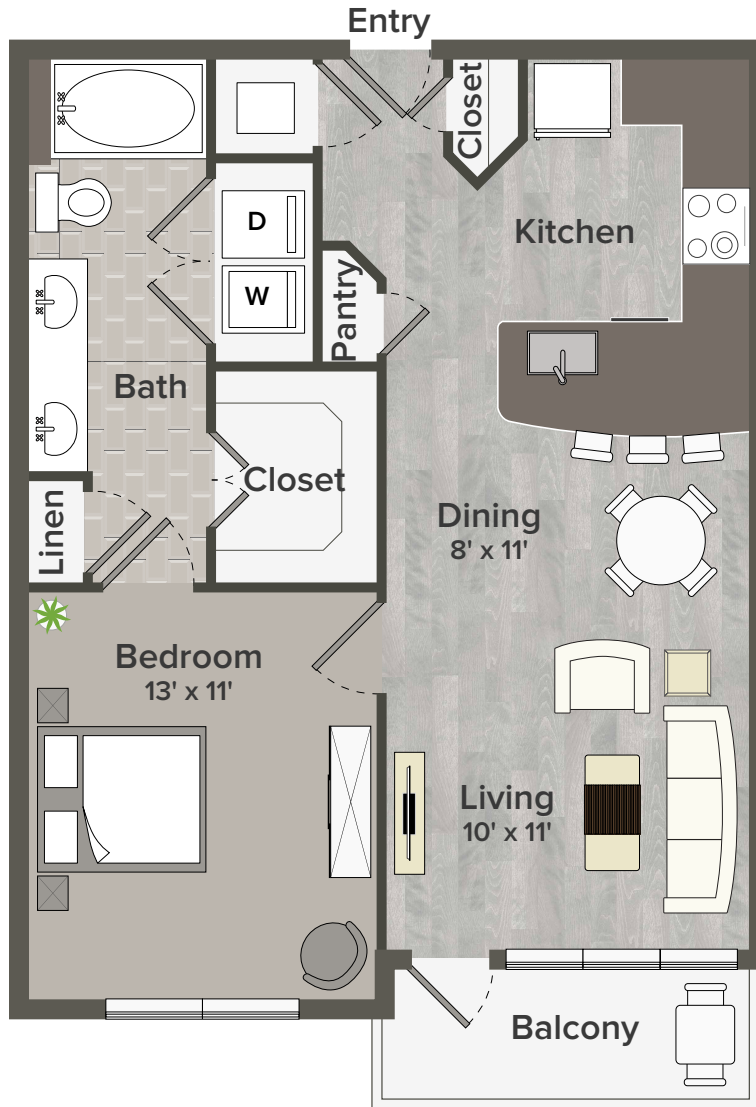

**A2** Boulevard 1 Bedroom 1 Bath 711 Sq. Ft.

Floor plans are artist's rendering. All dimensions are approximate. Actual product and specifications may vary in dimension or detail. Not all features are available in every apartment. Prices and availability are subject to change. Please see a representative for details.