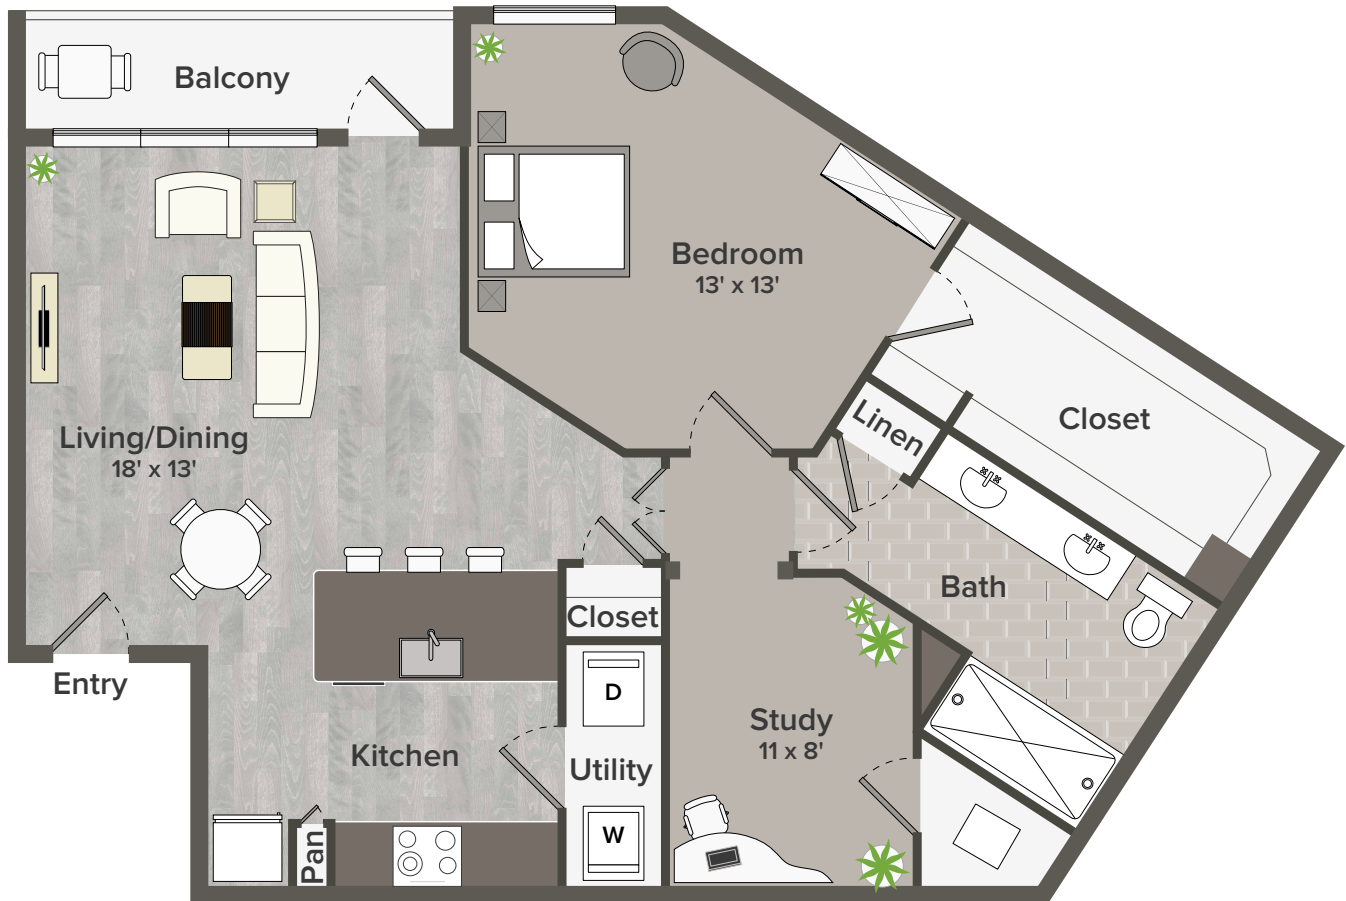

A11 Marmion 1 Bedroom + Study 1 Bath 1,005 Sq. Ft.

Floor plans are artist's rendering. All dimensions are approximate. Actual product and specifications may vary in dimension or detail. Not all features are available in every apartment. Prices and availability are subject to change. Please see a representative for details.