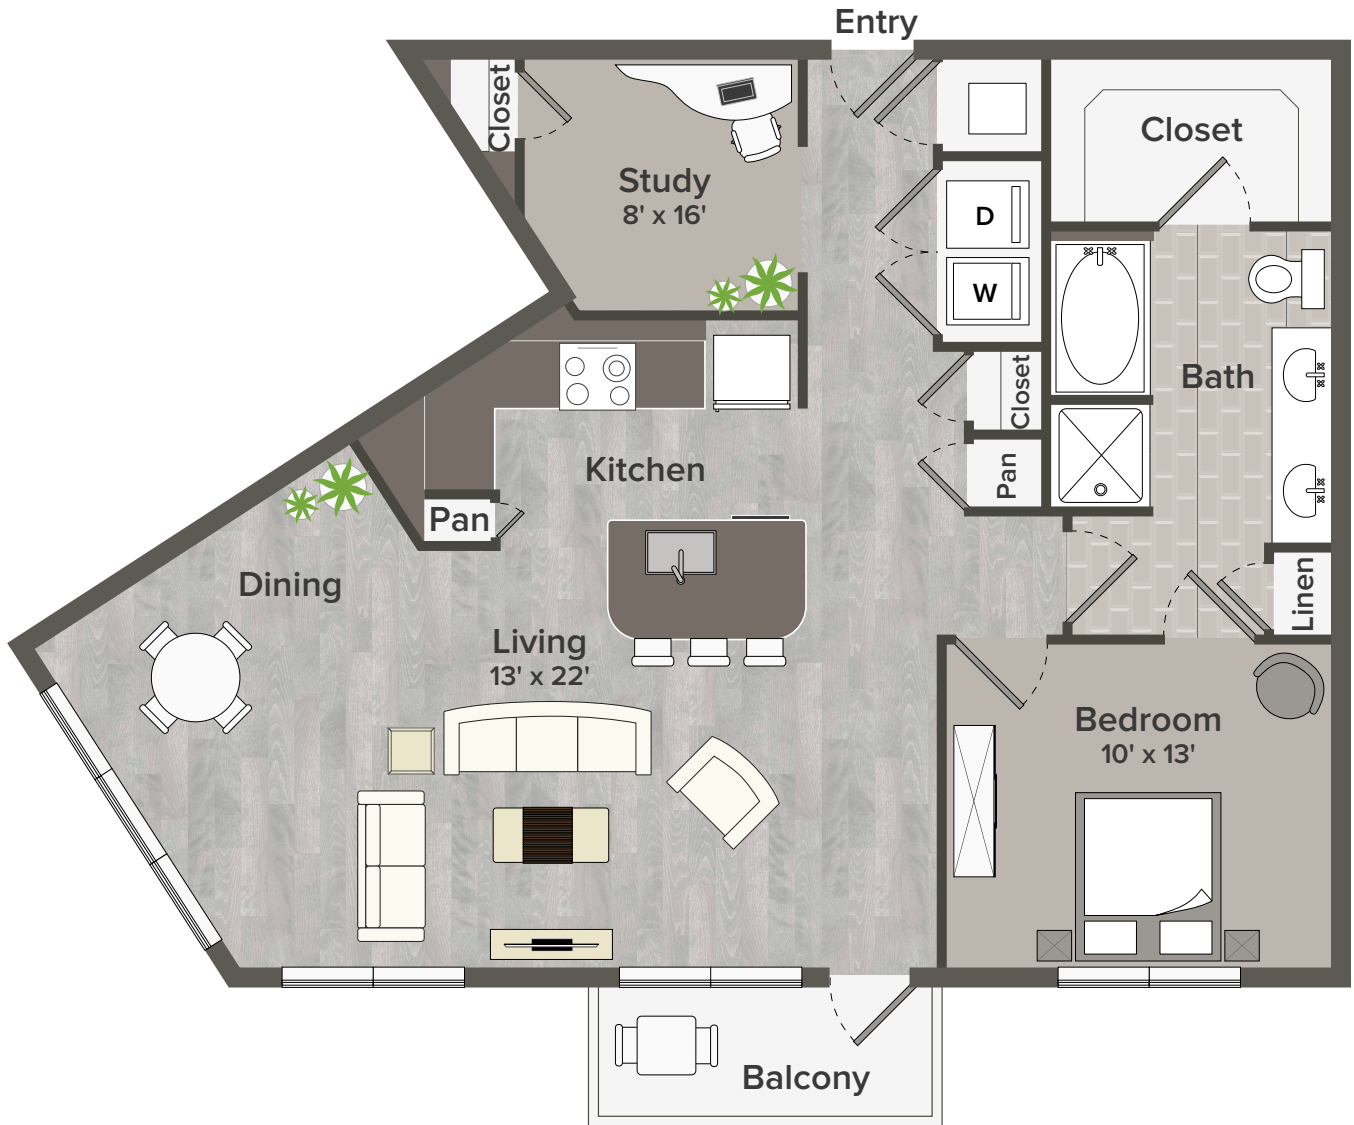

A10 Milroy 1 Bedroom + Study 1 Bath 1,010 Sq. Ft.

Floor plans are artist's rendering. All dimensions are approximate. Actual product and specifications may vary in dimension or detail. Not all features are available in every apartment. Prices and availability are subject to change. Please see a representative for details.