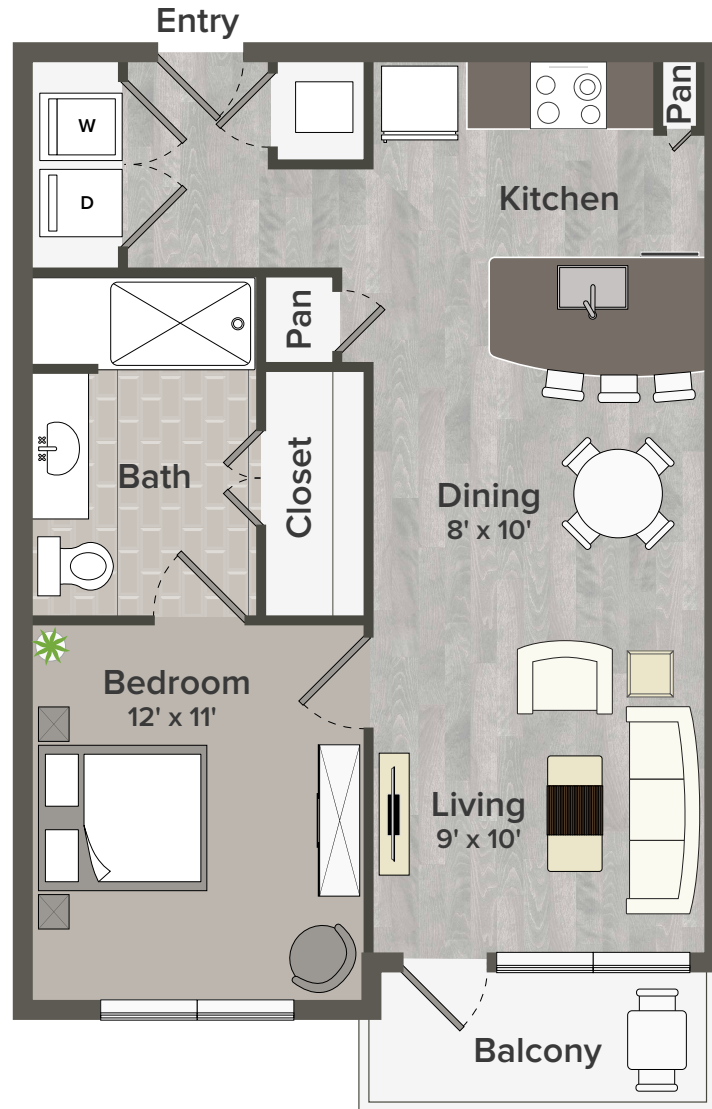

A1 Barber 1 Bedroom 1 Bath 666 Sq. Ft.

Floor plans are artist's rendering. All dimensions are approximate. Actual product and specifications may vary in dimension or detail. Not all features are available in every apartment. Prices and availability are subject to change. Please see a representative for details.